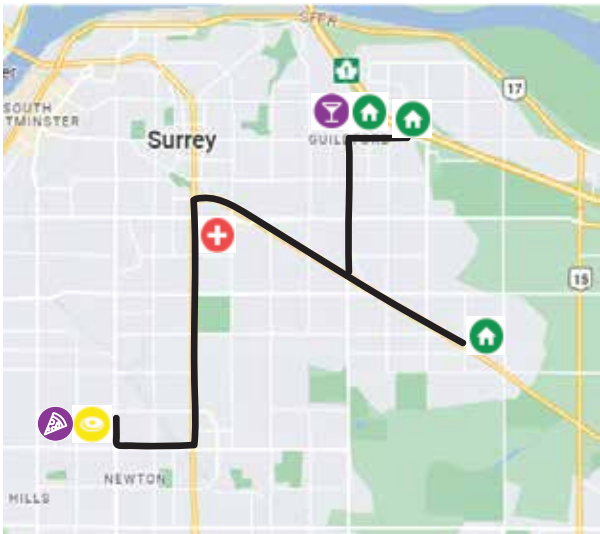

Feedback Form

ULTIMATE ULTRASTAR

DISCRAFT

CITY AND FIELD INFORMATION

-  Fields Newton Athletic Park - 7395 128 St
-  Hospital Surrey Memorial Hospital - 13750 96 Ave
-  Host Hotel Holiday Inn Express & Suites - 15808 104th Ave
-  Host Hotel Comfort Inn Hotel & Suites - 8255 166 St.
-  Adult Social & Hotel Sheraton Vancouver Guildford - 15269 104 Ave
-  Junior Social Newton Athletic Park - 7395 128 St

DIRECTIONS TO SURREY MEMORIAL HOSPITAL

Exit Newton Athletic Park by turning left on 128 Street. Head north and turn right on 84th Avenue. Head east and turn left on King George Street. Head north. The hospital is located at the corner of King George Street and 96 Avenue.