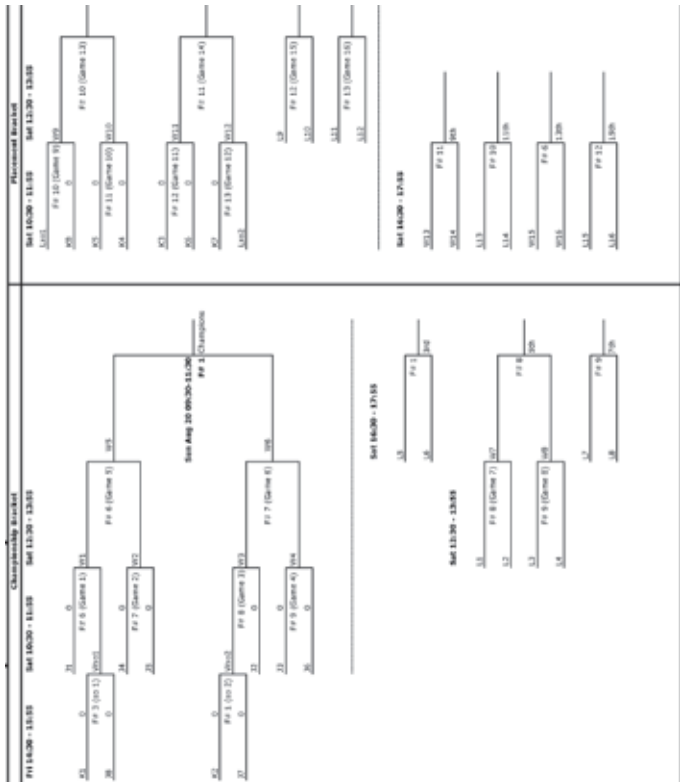

SENIOR WOMEN'S DIVISION