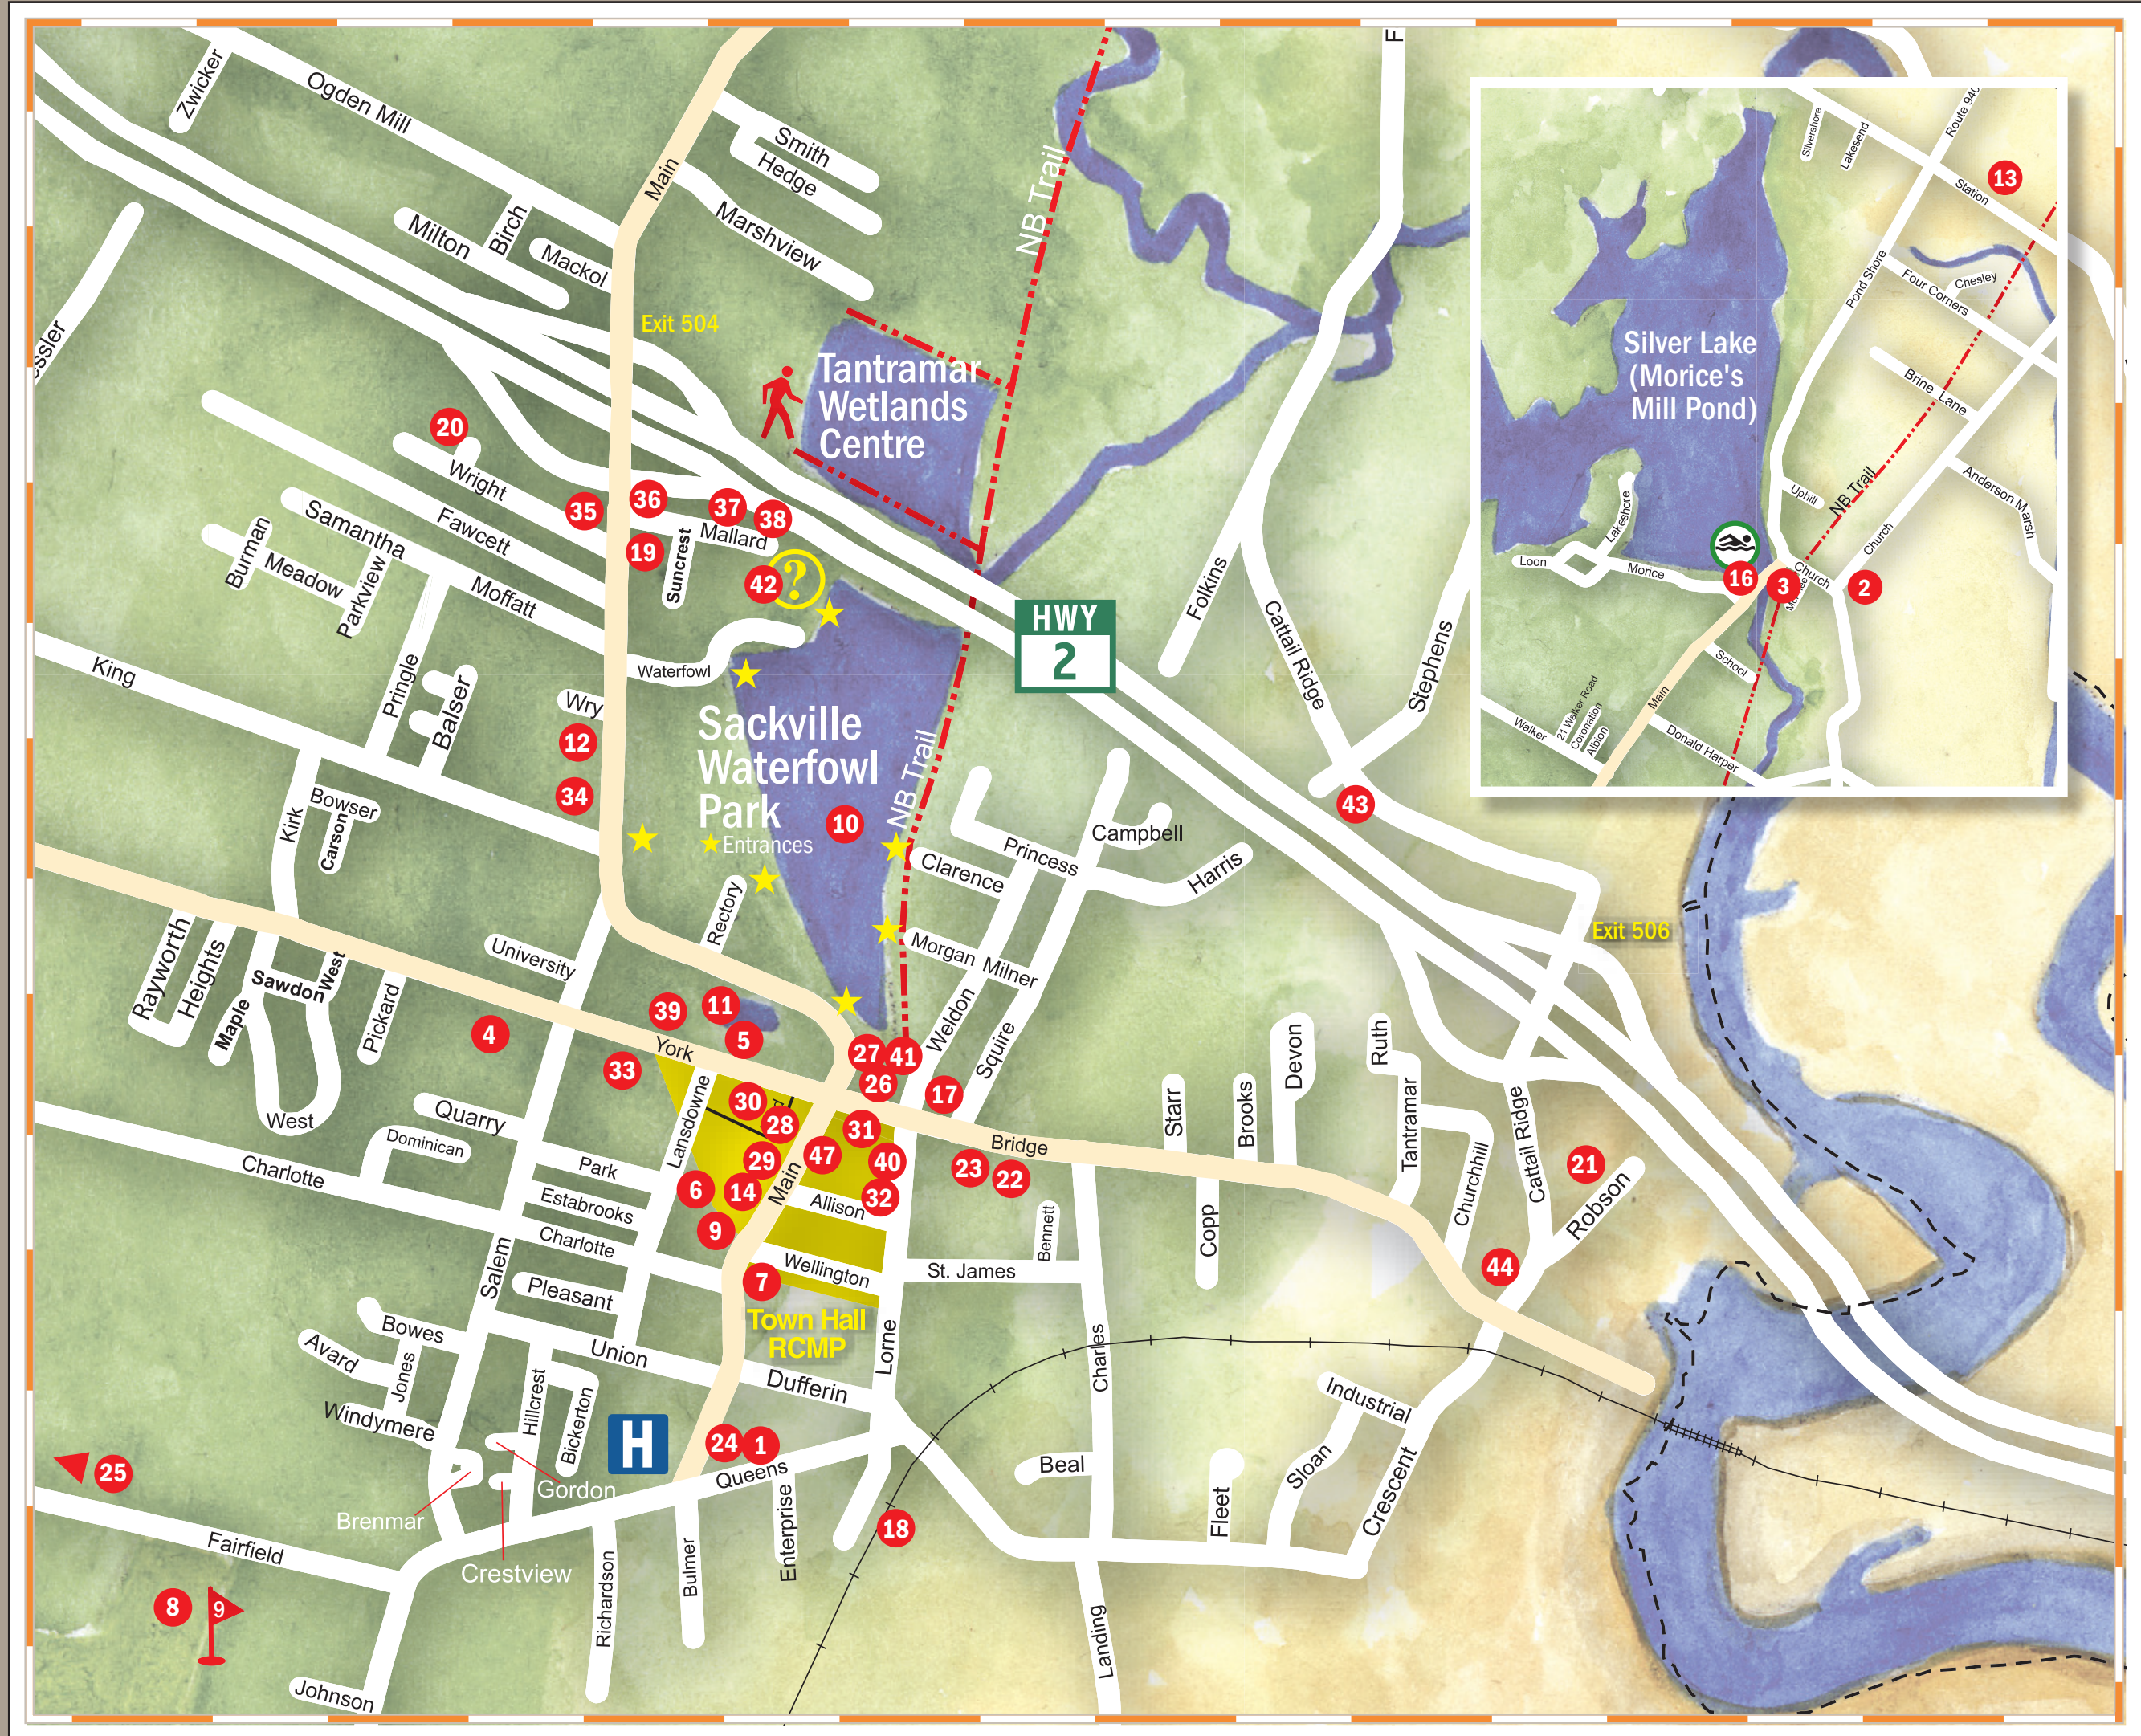

Parks/Parcs:

14. Bill Johnstone Memorial Park/
  Bandstand/*Playground, kioske à musique, terrain de jeux*
15. Beech Hill Park (on reverse)
16. Lillas Fawcett Park,
  Playground/*terrain de jeux*
17. Memorial Park

Transportation:

18. Via Rail Station/*Gare*
19. Maritime Bus Lines Depot
  Dépôt d'autobus

Gasoline:

35. East Main Esso
19. Irving/Circle K
44. Tantramar Gas Bar/Ultramar

Accommodations

Hébergement

20. Coastal Inn Sackville
21. Tantramar Motel
22. Marshlands Inn
23. Savoy Arms B&B/*Gîte*
24. Sackville Bed & Breakfast
4. Rowanwood Bed & Breakfast
25. Windsbreath Bed & Breakfast

Restaurants/Cafés/Night Life

Restaurants/Cafés/Vie nocturne

19. Subway
26. Ducky's Bar
  Bridge St. Café
  Napulé Restaurant
  Song's Chopsticks
  Painted Pony Bar & Grill
27. The Bakery at Cranewood
28. Uncle Larry's Pub
29. Home Alone Pizza
30. Joey's Pizza & Pasta
  Split Crow Pub
  Knuckle's Truffles
31. Downtown Diner
  Mel's Tea Room
  Black Duck Café
  Coy Wolf Restaurant
  Thunder & Lightening Pub
32. Royal Canadian Legion
  Sackville Branch
33. Gracie's Café
  Campus Pub
  Tantramar Club
34. Jack's Pizza
  Holan Kitchen
  Sassy's Pub
35. McDonald's
36. Tim Horton's
37. Patterson's Family Restaurant
38. Pizza Delight
  Scores

Art Galleries/Galleries d'art:

26. Fog Forest Gallery
30. Earth Fine Craft
39. Owens Art Gallery
40. Struts Gallery
41. Robert Lyon Graphics
42. The Craft Gallery

Sackville
NEW BRUNSWICK • NOUVEAU-BRUNSWICK